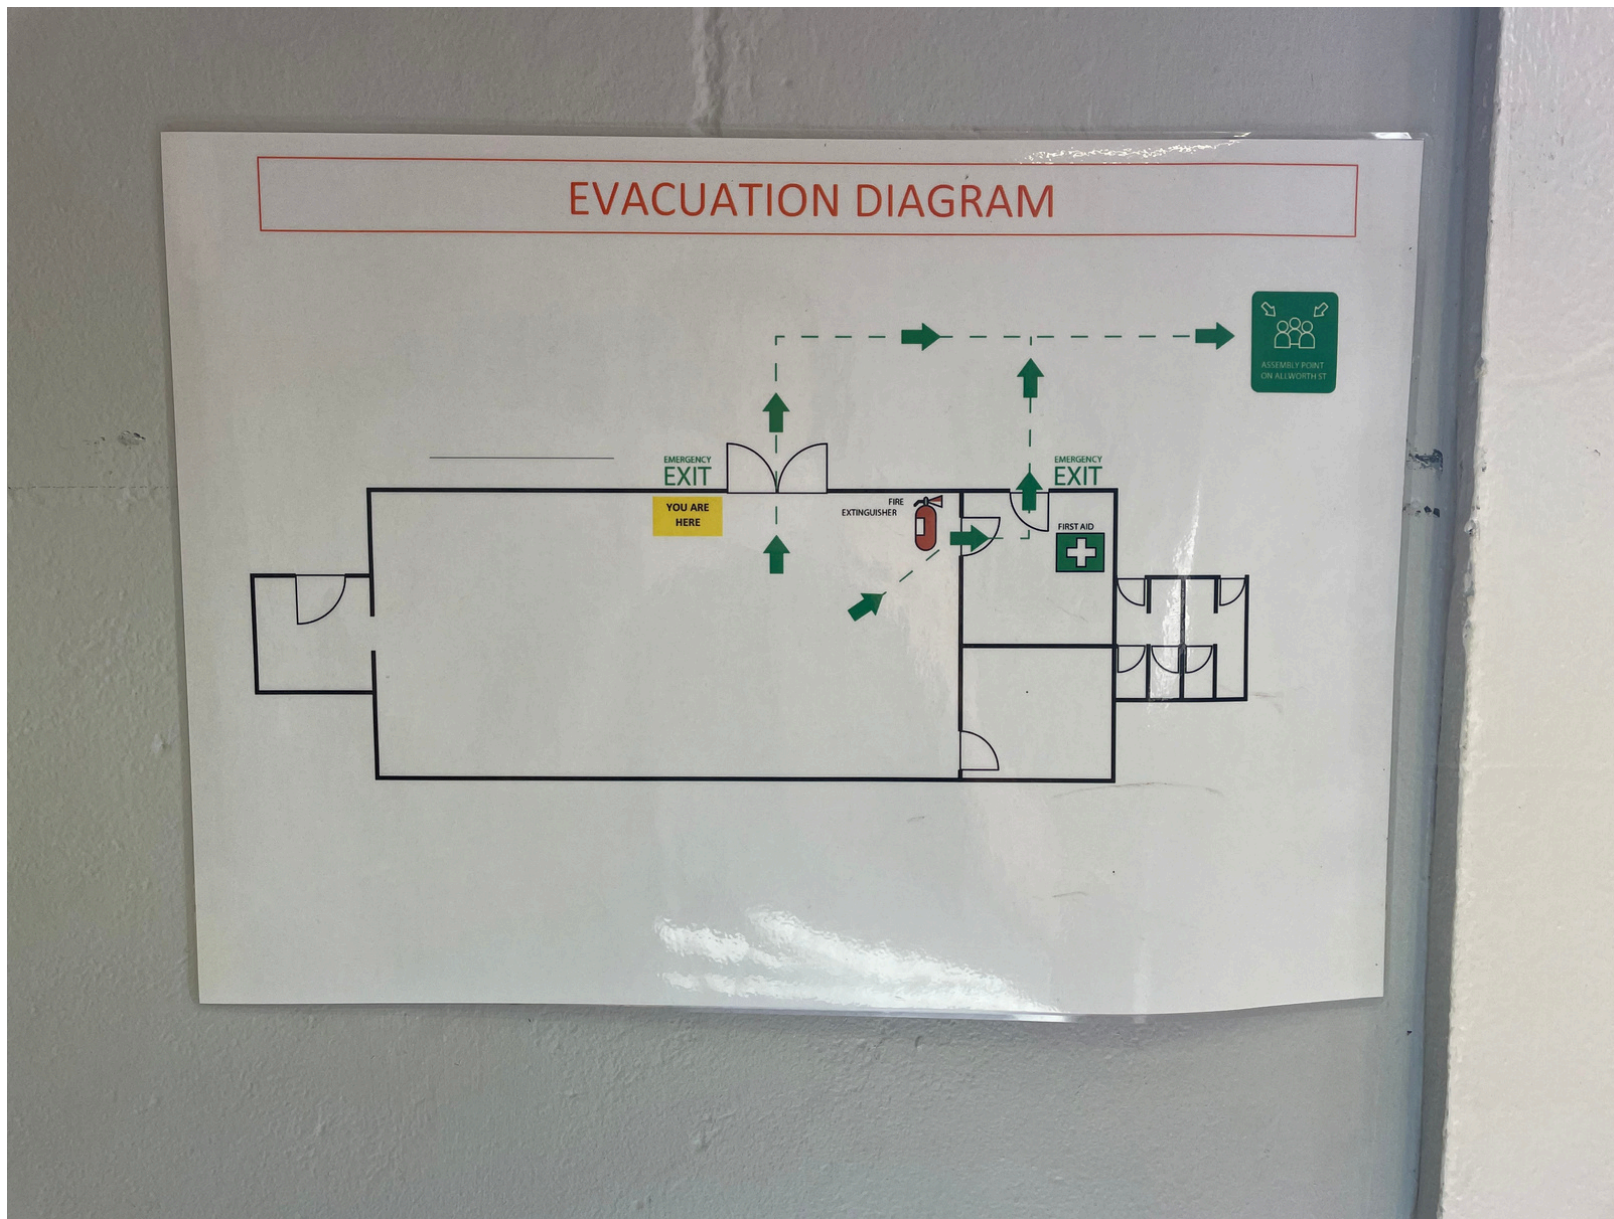

If there's an emergency or we need to evacuate the building, the teacher will tell me what to do. I can also see the evacuation plan on the wall in the hall.